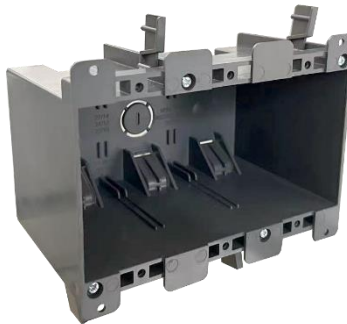

- High performance thermoplastic material which resists rust and corrosion
- Plastic outlet box for use with non-metallic sheathed cable in any residential or light commercial application
- Integral clamps for easier installation with lower installation cost

**Intertek**

- Conforms to UL514C
- Meets NEMA OS-2
- 2 Hour fire rating

HV-APB020

HV-APB030

HV-APB030OD

HV-APB040

ITEM	DESCRIPTION	VOL (cu.in.)	Dimensions L (in.)	Dimensions W (in.)	Dimensions H (in.)
HV-APB020	2-Gang with six integral clamps, mounting ears and swing clamps	25	4.00	3.75	2.75
HV-APB030	3-Gang with ten integral clamps, mounting ears and swing clamps	38	5.70	3.75	2.75
HV-APB030OD	Deep, 3-Gang with six integral clamps, mounting ears and swing clamps	55	5.70	3.75	3.50
HV-APB040	4-Gang with twelve integral clamps, mounting ears and swing clamps	68	7.70	3.75	3.50